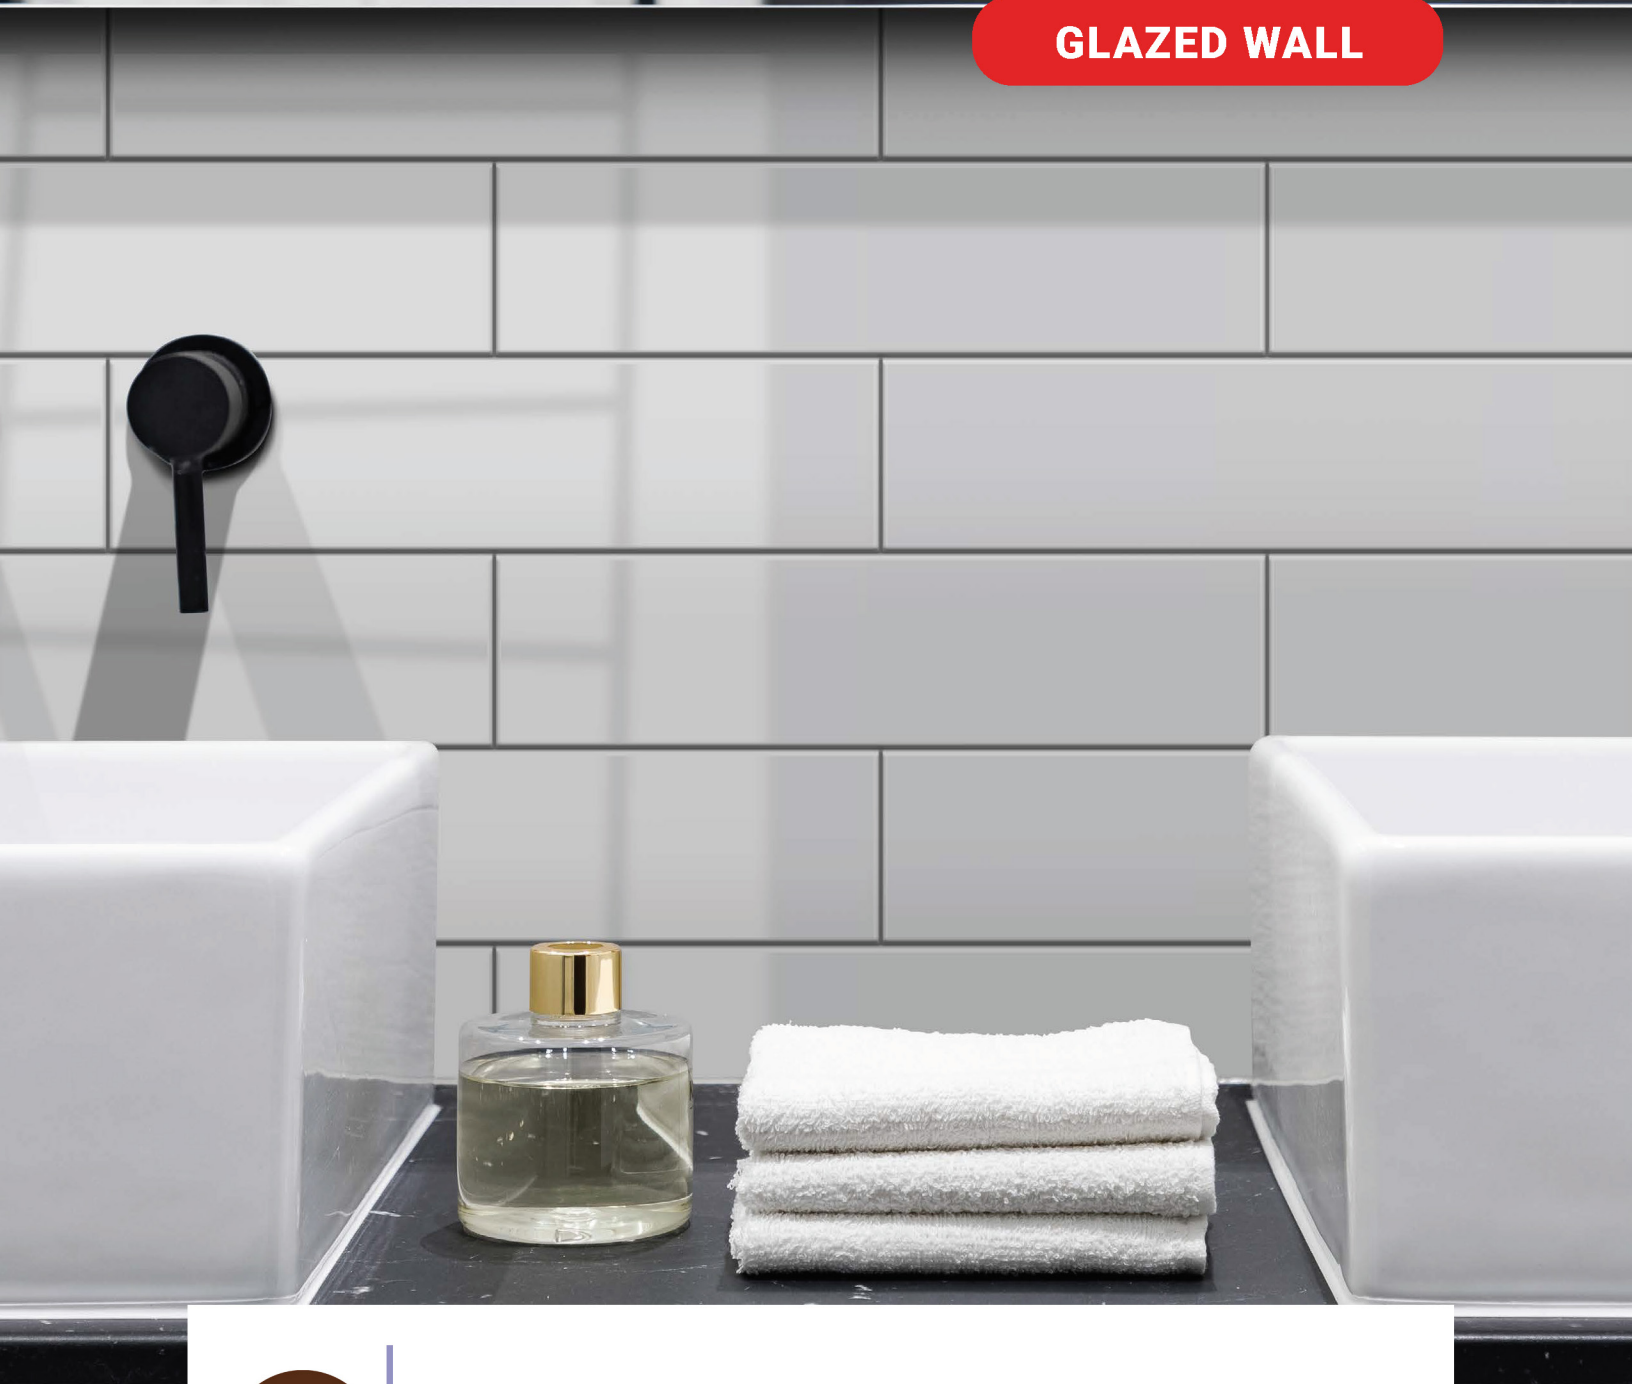

Victoria Series URBAN Series

GLAZED WALL

TILES BY TINA

www.tilesbytina.com • 732.539.4655 • tserpico@tilesbytina.com