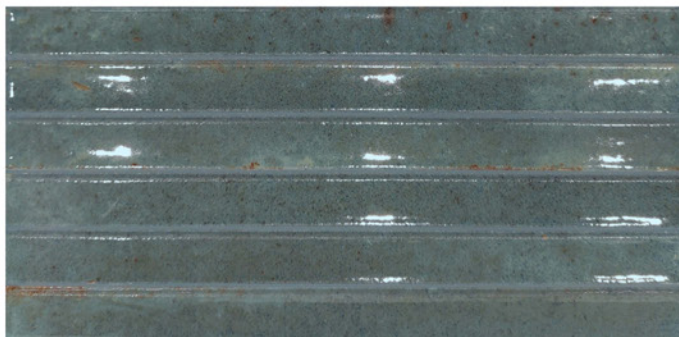

CARAIBI Kitkat Decor
Glossy Finish
12.5 x 25 cm (5" x 10")
Nominal Thickness: 9 mm