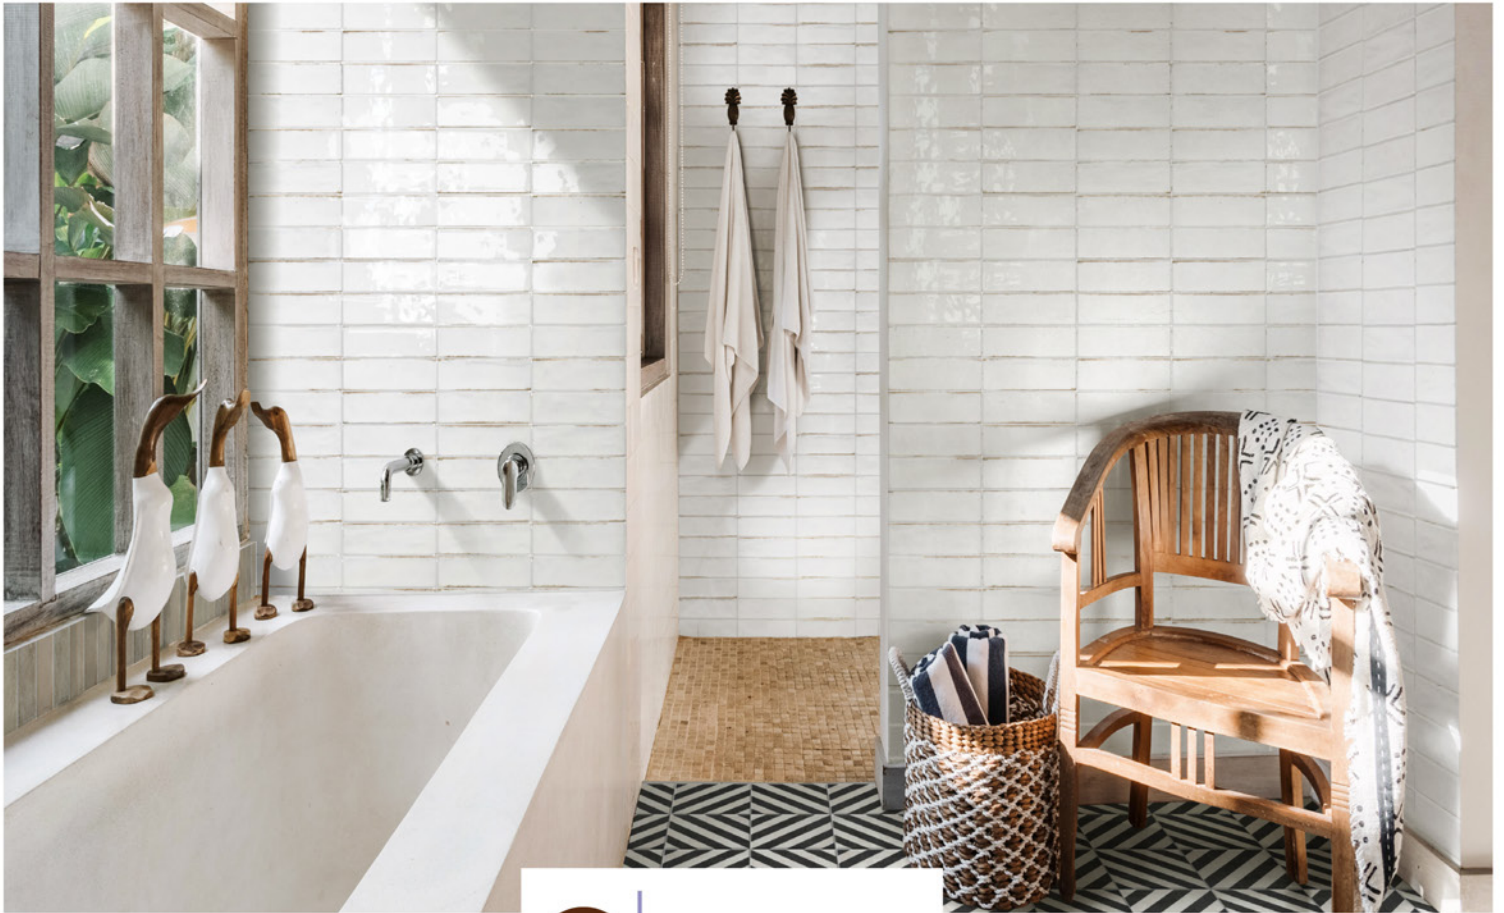

BIANCO

TILES BY TINA
www.tilesbytina.com