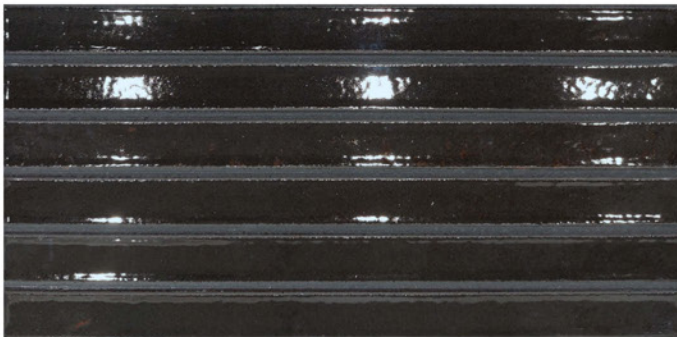

NERO Kitkat Decor

Glossy Finish
12.5 x 25 cm (5" x 10")
Nominal Thickness: 9 mm