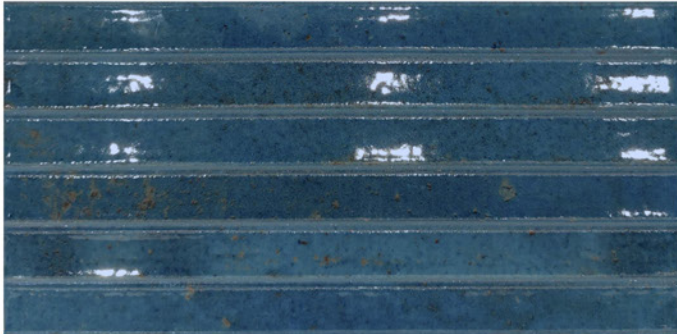

GEM SERIES - Glazed Porcelain (Non-Rectified)

KITKAT DECORS

COBALTO Kitkat Decor

Glossy Finish
12.5 x 25 cm (5" x 10")
Nominal Thickness: 9 mm