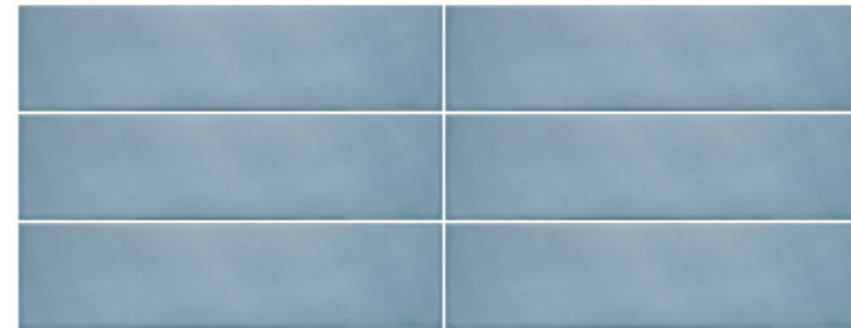

Pure Blanc

3"x12"

Lady Blush

3"x12"

Sable Blanc

3"x12"

Secret Garden

3"x12"

Silver Gray

3"x12"

Satin Lake

3"x12"

Pure Black

3"x12"

Desert Sand

3"x12"