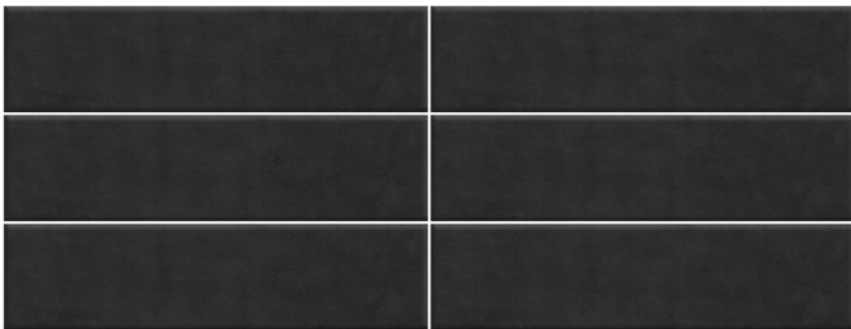

Silver Gray

3"x12"

Satin Lake

3"x12"

Pure Black

3"x12"

Desert Sand

3"x12"