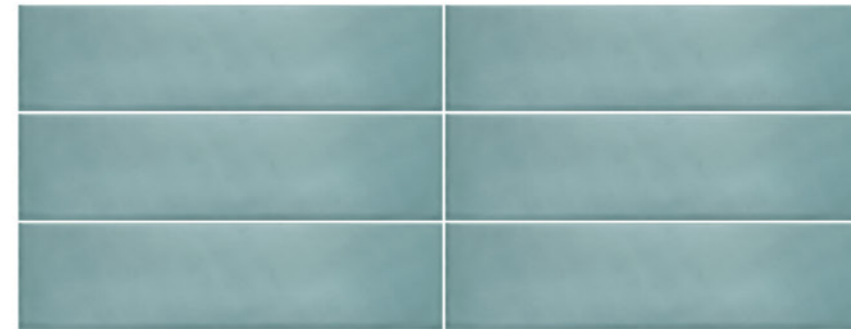

Pure Blanc

3"x12"

Lady Blush

3"x12"

Sable Blanc

3"x12"

Secret Garden

3"x12"

Silver Gray

3"x12"

Satin Lake

3"x12"

Pure Black

3"x12"

Desert Sand

3"x12"