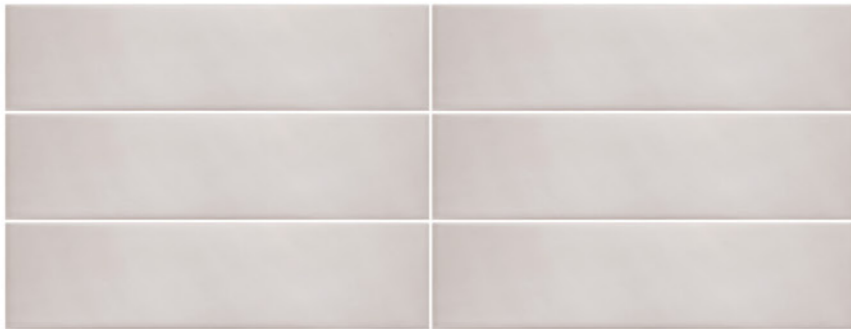

Pure Blanc

3"x12"

Lady Blush

3"x12"

Sable Blanc

3"x12"

Secret Garden

3"x12"

Silver Gray

3"x12"

Satin Lake

3"x12"

Pure Black

3"x12"

Desert Sand

3"x12"