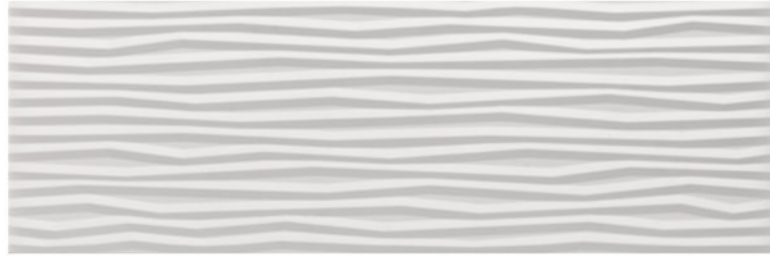

Roberto Series Chelsea Wall Tile

TILES BY TINA

www.tilesbytina.com

732.539.4655

tserpico@tilesbytina.com

Roberto Series Chelsea

Chelsea, English rigor. Chelsea is one of the various facets offered by ceramic cement to cover not only the walls of kitchens and bathroom spaces but also those in other rooms of the house that are full of personality. This elegant collection stands out for the neutrality of the soft cement, with the ceramic piece being the key decorative accent in any space.

Chelsea Suite Sublime Blanco 12"x36" R

Ceramic Wall

12"x36"

TILES BY TINA
www.tilesbytina.com

Chelsea Gris & Suite Sublime Gris 12"x36" R

Chelsea Suite Sublime Blanco 12"x36" R

12"x36" R
 30x90 cm

Blanco

 12"x36" R

Suite Sublime Blanco

 12"x36" R

Gris

 12"x36" R

Suite Sublime Gris

 12"x36" R

Technical Specifications