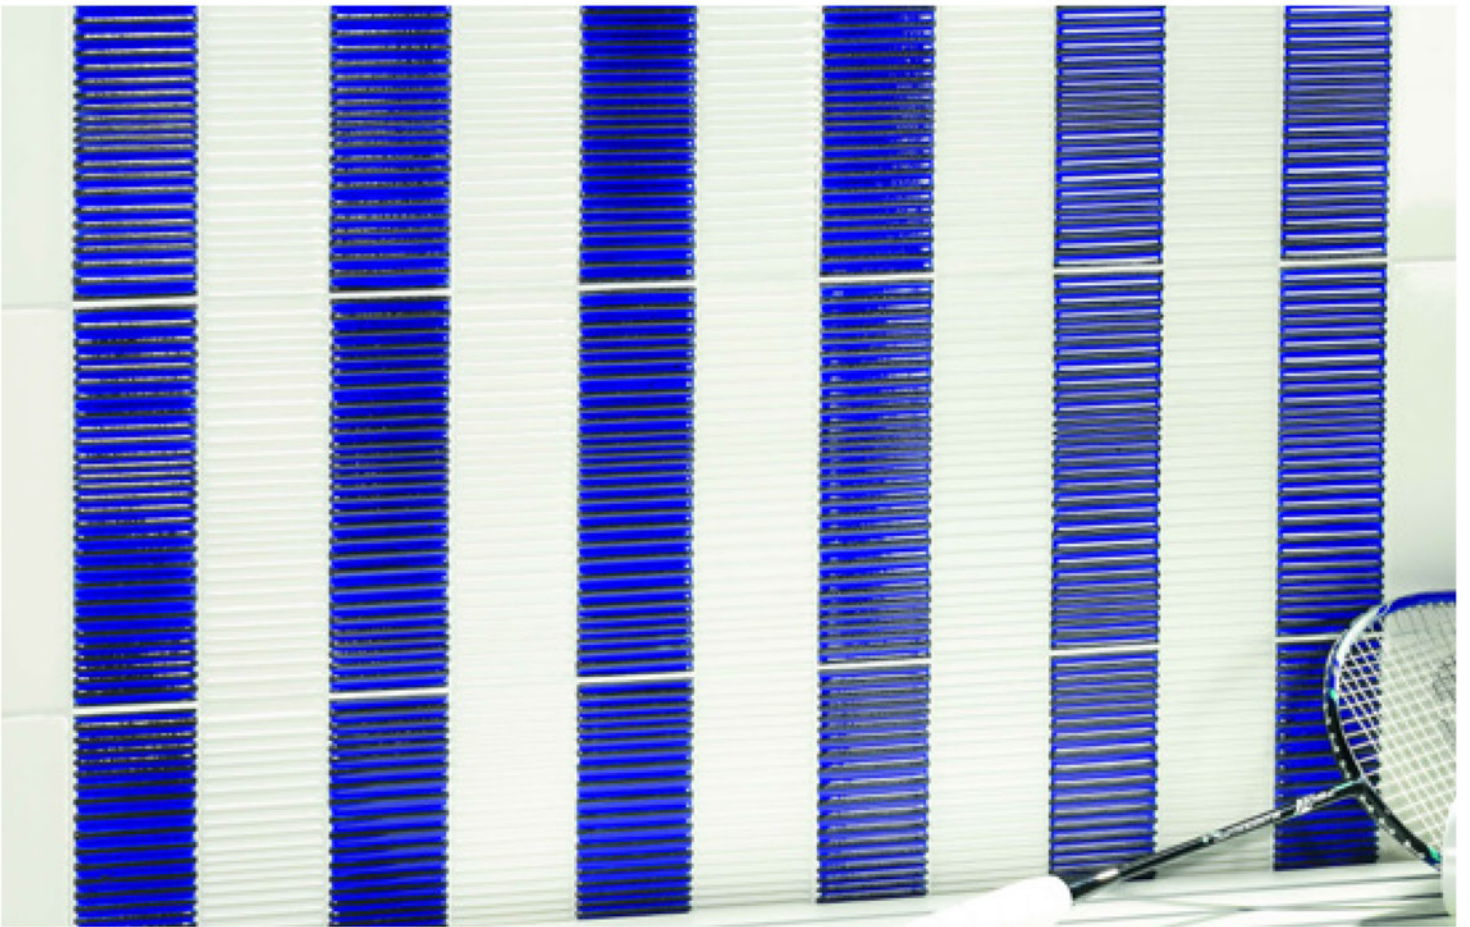

COBALTO TOP LINEAR DECOR & WHITE TREND LINEAR