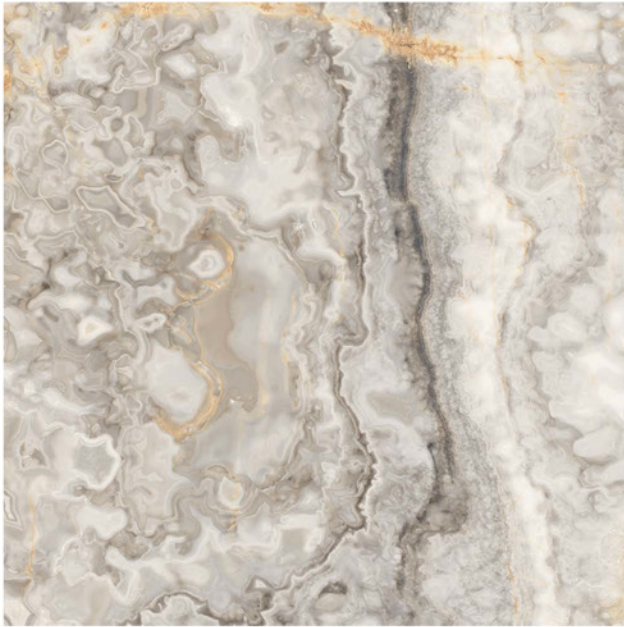

VICTORIA SERIES

ORO & TERRA Series

PORCELAIN

TILES BY TINA

www.tilesbytina.com • 732.539.4655 • tserpico@tilesbytina.com

ORO SERIES - Coloured Body Porcelain (Rectified)

CREMA AVORIO

60 x 60 cm (24" x 24") Matte
60 x 60 cm (24" x 24") Polished
60 x 120 cm (24" x 48") Polished

AGATA DP BLUE

60 x 60 cm (24" x 24") Matte
60 x 60 cm (24" x 24") Polished
60 x 120 cm (24" x 48") Polished

OCEAN BLUE

60 x 60 cm (24" x 24") Matte
60 x 60 cm (24" x 24") Polished
60 x 120 cm (24" x 48") Polished

ILLUSION BRONZE

60 x 60 cm (24" x 24") Matte
60 x 60 cm (24" x 24") Polished
60 x 120 cm (24" x 48") Polished

TILES BY TINA
www.tilesbytina.com

TERRA SERIES - Coloured Body Porcelain (Rectified)

ARGENTO (Light Grey)
60 x 60 cm (24" x 24") Matte