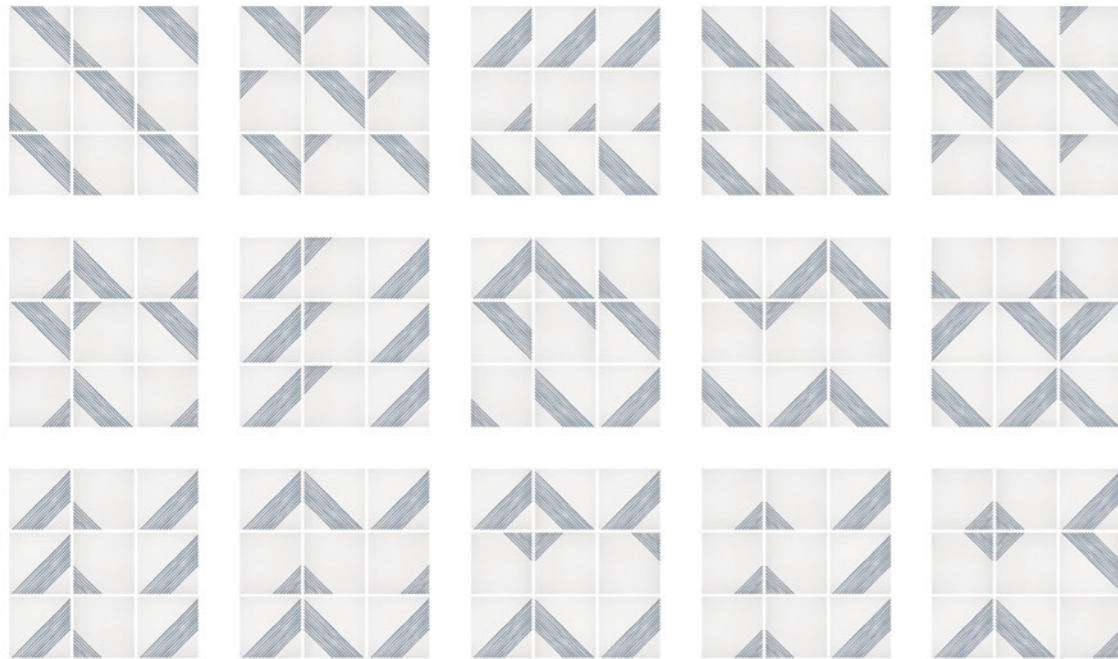

Roberto Series Tribe

TILES BY TINA

www.tilesbytina.com

732.539.4655

tserpico@tilesbytina.com

Roberto Series Tribe

Inspired by tribal prints, this series provides a wide range of patterns that can be played around with to obtain a space that is out of the box, using cool tones that are easy to combine.

Tribe Petrol Blue Diamond & Lines 8"x8"

Gres Stoneware

8"x8"

TILES BY TINA
www.tilesbytina.com

Tribe

Gres Stoneware

8.2 |  | 8"x8"
20x20 cm

Ivory

8"x8" Diamond

Ivory

8"x8" Lines

Petrol Blue

8"x8" Diamond

Petrol Blue

8"x8" Lines

TILES BY TINA
www.tilesbytina.com