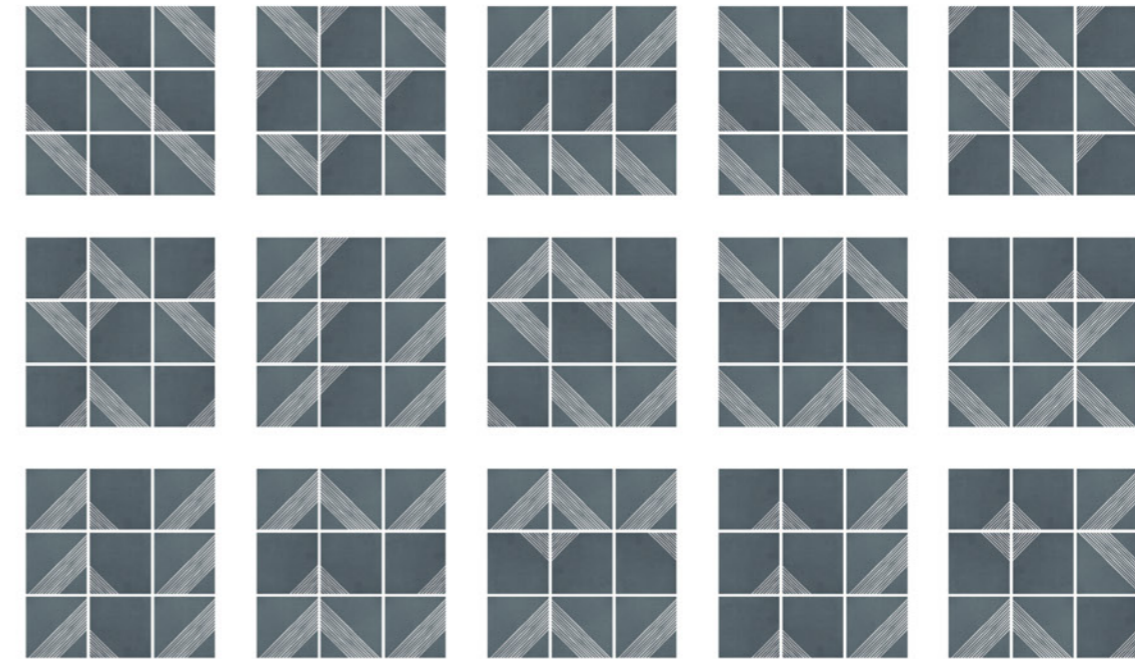

Tribe Petrol Blue Diamond & Lines 8"x8"

Gres Stoneware

8"x8"

TILES BY TINA
www.tilesbytina.com

Tribe

Gres Stoneware

8.2 |  | 8"x8"
20x20 cm

Ivory

8"x8" Diamond

Ivory

8"x8" Lines

Petrol Blue

8"x8" Diamond

Petrol Blue

8"x8" Lines

TILES BY TINA
www.tilesbytina.com