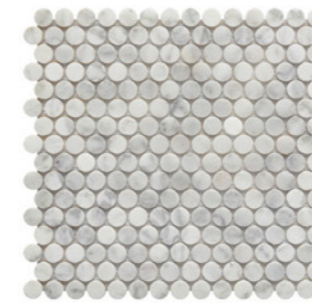

Small Marble Rhombus  
12"x12" Mosaic

Marble Crossed Basket Weave  
12"x12" Mosaic

Marble B&W Hexagon  
9"x12" Mosaic

Carrara Marble 2"x2" Hexagon  
12"x12" Mosaic

Carrara Marble 1"x1" Hexagon  
12"x12" Mosaic

Marble Herringbone  
12"x12" Mosaic

Marble W&G Chevron  
11"x12" Mosaic

Marble Spike  
10"x12" Mosaic

Carrara Marble Lantern  
12"x12" Mosaic

Carrara Marble Perry Round  
12"x12" Mosaic

Carrara Marble 1"x1" Square  
12"x12" Mosaic

Marble B&W Medallion  
12"x12" Mosaic

Marble B&W Basket Weave  
12"x12" Mosaic

Marble Kaleidoscope  
12"x12" Mosaic

Marble Gray Medallion  
12"x12" Mosaic

Marble Basket Weave  
12"x12" Mosaic

Marble Daisy Flower  
10"x12" Mosaic