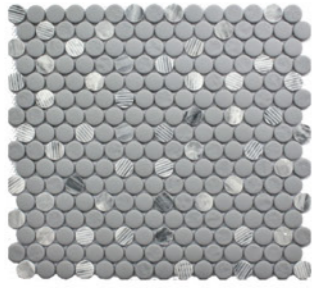

Rockart

Natural Stone & Glass Mosaics

8.5-9 mm | | 12"x14" 30x35 cm | 12"x13" 30x33 cm | 12"x12" 30x30 cm | 11"x12" 28x30 cm | 10"x12" 25x30 cm | 10"x11" 25x28 cm | 9"x9" 23x23 cm

Gray Granite Penny Round
12"x12" Mosaic