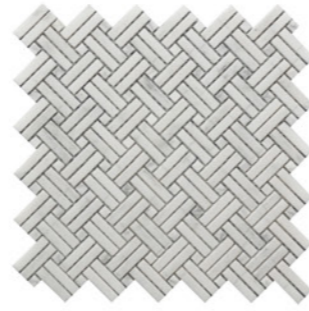

## Natural Stone & Glass Mosaics

12"x14"  
30x35 cm

12"x13"  
30x33 cm

12"x12"  
30x30 cm

11"x12"  
28x30 cm

10"x12"  
25x30 cm

9"x12"  
23x30 cm

Large Marble Rhombus  
12"x12" Mosaic

Small Marble Rhombus  
12"x12" Mosaic

Marble Crossed Basket Weave  
12"x12" Mosaic

Marble B&W Hexagon  
9"x12" Mosaic

Carrara Marble 2"x2" Hexagon  
12"x12" Mosaic

Carrara Marble 1"x1" Hexagon  
12"x12" Mosaic