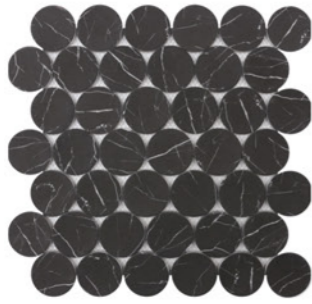

Gray Granite Hexagon  
12"x12" Mosaic

Thassos Triangle  
12"x14" Mosaic

Nero Marquina Triangle  
12"x14" Mosaic

Oval Nero Marquina & Thassos  
10"x11" Mosaic

Carrara Penny Round  
12"x12" Mosaic

Carrara Hexagon  
12"x12" Mosaic

Thassos Square  
9"x9" Mosaic

Nero Marquina Square  
9"x9" Mosaic

Thassos & Nero Marquina Dot  
11"x12" Mosaic

Nero Marquina Dots  
12"x12" Mosaic

Nero Marquina Metal Geo  
12"x14" Mosaic

Nero Marquina Metal Arrow  
10"x12" Mosaic