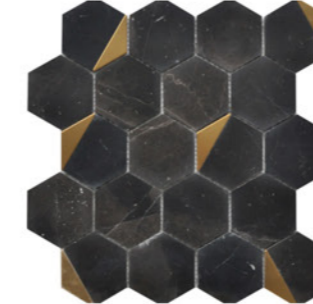

# Roberto Series Rockart Mosaics

Rockart stone mosaics add sophistication along with an element of design to any space. Explore the different colors, shapes and finishes this series has to offer.

Rockart Nero Marquina Hexagon 12"x13" Mosaic

Thassos Square  
9"x9" Mosaic

Nero Marquina Square  
9"x9" Mosaic

Thassos & Nero Marquina Dot  
11"x12" Mosaic

Nero Marquina Dots  
12"x12" Mosaic

Nero Marquina Metal Geo  
12"x14" Mosaic

Nero Marquina Metal Arrow  
10"x12" Mosaic

Thassos Hexagon  
12"x13" Mosaic

Nero Marquina Hexagon  
12"x13" Mosaic

Statuary Dots  
12"x12" Mosaic

Carrara White Metal Geo  
12"x14" Mosaic

Tassos Metal Arrow  
10"x12" Mosaic

Our Rockart Collection presents a high degree of shade variance inherent in natural stone products. If consistent color is required, we recommend purchasing 25% more product to achieve the greatest uniformity possible. Should you require a uniform appearance, we suggest looking into porcelain mosaic alternatives.