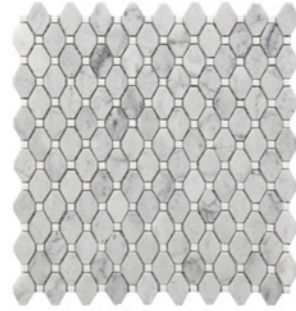

## Natural Stone & Glass Mosaics

12"x14"  
30x35 cm

12"x13"  
30x33 cm

12"x12"  
30x30 cm

11"x12"  
28x30 cm

10"x12"  
25x30 cm

9"x12"  
23x30 cm

Large Marble Rhombus  
12"x12" Mosaic

Small Marble Rhombus  
12"x12" Mosaic

Marble Crossed Basket Weave  
12"x12" Mosaic

Marble B&W Hexagon  
9"x12" Mosaic

Carrara Marble 2"x2" Hexagon  
12"x12" Mosaic

Carrara Marble 1"x1" Hexagon  
12"x12" Mosaic