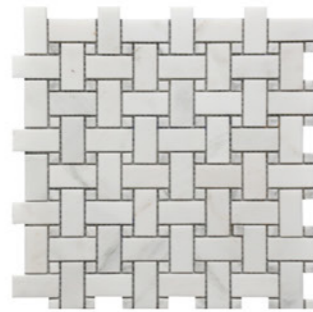

Marble Herringbone  
12"x12" Mosaic

Marble W&G Chevron  
11"x12" Mosaic

Marble Spike  
10"x12" Mosaic

Carrara Marble Lantern  
12"x12" Mosaic

Carrara Marble Perry Round  
12"x12" Mosaic

Carrara Marble 1"x1" Square  
12"x12" Mosaic

Marble B&W Medallion  
12"x12" Mosaic

Marble B&W Basket Weave  
12"x12" Mosaic

Marble Kaleidoscope  
12"x12" Mosaic

Marble Gray Medallion  
12"x12" Mosaic

Marble Basket Weave  
12"x12" Mosaic

Marble Daisy Flower  
10"x12" Mosaic