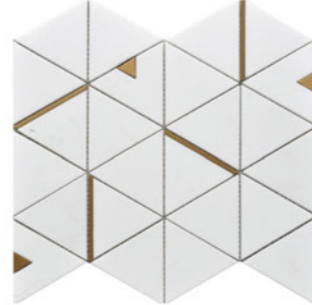

Thassos Triangle
12"x14" Mosaic