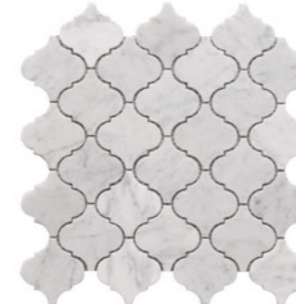

## Natural Stone & Glass Mosaics

12"x14"  
30x35 cm

12"x13"  
30x33 cm

12"x12"  
30x30 cm

11"x12"  
28x30 cm

10"x12"  
25x30 cm

9"x12"  
23x30 cm

Large Marble Rhombus  
12"x12" Mosaic

Small Marble Rhombus  
12"x12" Mosaic

Marble Crossed Basket Weave  
12"x12" Mosaic

Marble B&W Hexagon  
9"x12" Mosaic

Carrara Marble 2"x2" Hexagon  
12"x12" Mosaic

Carrara Marble 1"x1" Hexagon  
12"x12" Mosaic

Marble Herringbone  
12"x12" Mosaic

Marble W&G Chevron  
11"x12" Mosaic

Marble Spike  
10"x12" Mosaic

Carrara Marble Lantern  
12"x12" Mosaic

Carrara Marble Perry Round  
12"x12" Mosaic

Carrara Marble 1"x1" Square  
12"x12" Mosaic