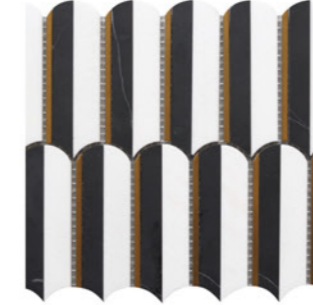

Oval Nero Marquina & Thassos
10"x11" Mosaic