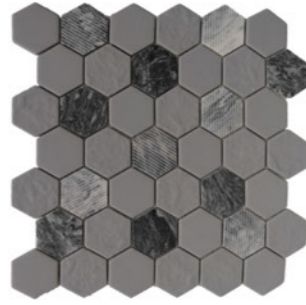

Gray Granite Hexagon
12"x12" Mosaic