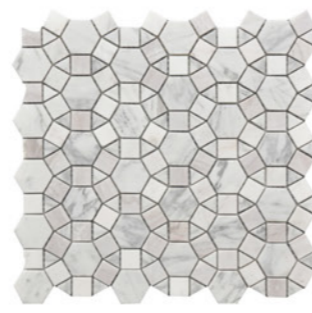

## Natural Stone & Glass Mosaics

12"x14"  
30x35 cm

12"x13"  
30x33 cm

12"x12"  
30x30 cm

11"x12"  
28x30 cm

10"x12"  
25x30 cm

9"x12"  
23x30 cm

Large Marble Rhombus  
12"x12" Mosaic

Small Marble Rhombus  
12"x12" Mosaic

Marble Crossed Basket Weave  
12"x12" Mosaic

Marble B&W Hexagon  
9"x12" Mosaic

Carrara Marble 2"x2" Hexagon  
12"x12" Mosaic

Carrara Marble 1"x1" Hexagon  
12"x12" Mosaic

Marble Herringbone  
12"x12" Mosaic

Marble W&G Chevron  
11"x12" Mosaic

Marble Spike  
10"x12" Mosaic

Carrara Marble Lantern  
12"x12" Mosaic

Carrara Marble Perry Round  
12"x12" Mosaic

Carrara Marble 1"x1" Square  
12"x12" Mosaic

Marble B&W Medallion  
12"x12" Mosaic

Marble B&W Basket Weave  
12"x12" Mosaic

Marble Kaleidoscope  
12"x12" Mosaic

Marble Gray Medallion  
12"x12" Mosaic

Marble Basket Weave  
12"x12" Mosaic

Marble Daisy Flower  
10"x12" Mosaic