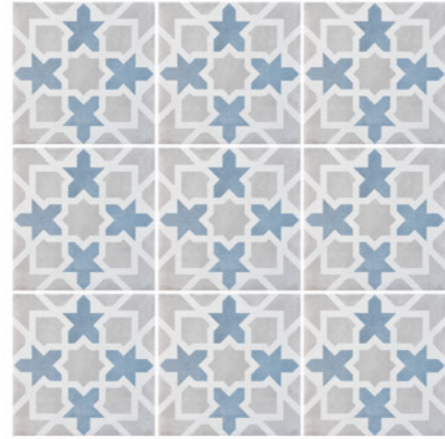

Our Maiolica Floor collection will create a smooth atmosphere, bringing a fresh feel to any space through its soft tones. This series comes in an 8"x8" format and complements the Maiolica handmade wall tile collection.

Maiolica Floor Coto, Coto Pattern & Tender Gray Pattern 8"x8"

Gres Stoneware

  8"x8"

TILES BY TINA
www.tilesbytina.com

Maiolica Floor

Gres Stoneware

8.2
mm

8"x8"
20x20 cm

Coto
Pattern

8"x8"

Tender Gray
Pattern

8"x8"

White

8"x8"

Biscuit

8"x8"

Coto

8"x8"

Aqua

8"x8"

Tender Gray

8"x8"

Blue Steel

8"x8"