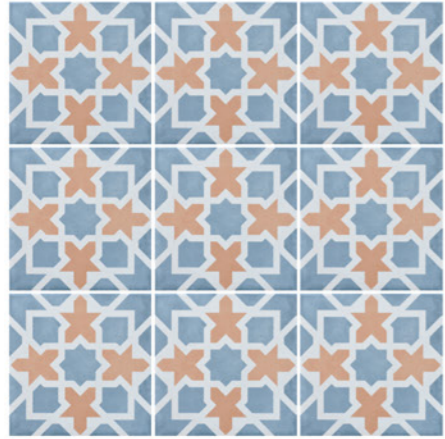

Our Maiolica Floor collection will create a smooth atmosphere, bringing a fresh feel to any space through its soft tones. This series comes in an 8"x8" format and complements the Maiolica handmade wall tile collection.

Maiolica Floor Coto, Coto Pattern & Tender Gray Pattern 8"x8"

Gres Stoneware

  8"x8"

TILES BY TINA
www.tilesbytina.com

Maiolica Floor

Gres Stoneware

8.2
mm

8"x8"
20x20 cm

Coto
Pattern

8"x8"

Tender Gray
Pattern

8"x8"

White

8"x8"

Biscuit

8"x8"

Coto

8"x8"

Aqua

8"x8"

Tender Gray

8"x8"

Blue Steel

8"x8"