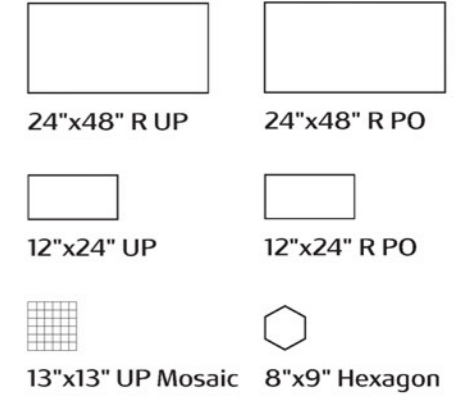

Legend Blanco 12"x24"

TILES BY TINA
www.tilesbytina.com

Glazed & Polished Porcelain

24"x48" R - 12"x24" R - 12"x24" - 8"x9" Hexagon

Legend 8"x9" Hexagon

Legend Graphite 24"x48" R Unpolished

Legend

Glazed & Polished Porcelain

 24"x48" R 60x120 cm 12"x24" R 30x60 cm 8"x9" Hexagon 20x22 cm

Blanco

Arena

Graphite

Vison

Legend

Glazed & Polished Porcelain

Technical Specifications

*Water absorption is <3 for the 8"x9" Hexagon

*Group if 3 for the 8"9 Hexagon

*PEI is 4 for all sizes except Hexagon

*PEI is 2 for Legend Hexagon Graphite, 3 for Legend Hexagon Blanco, Arena and Vison

Packaging Info

Size	SF per carton	PC per carton
12"x24" UP	20.34	10
12"x24" PO	18.94	10
24"x48" UP	15.5	2
24"x48" PO	22.96	3
13"x13" Mosaic	13.5	11
3"x12" Bullnose	5.89	24
8"x9" Hexagon	10.36	28

TILES BY TINA
www.tilesbytina.com