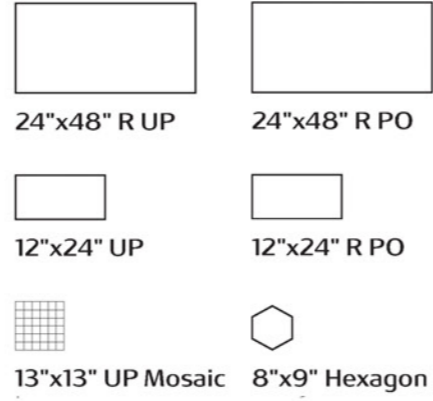

Legend Blanco 12"x24"

TILES BY TINA
www.tilesbytina.com

Glazed & Polished Porcelain

24"x48" R - 12"x24" R - 12"x24" - 8"x9" Hexagon

Legend 8"x9" Hexagon

Legend Graphite 24"x48" R Unpolished

Legend

Glazed & Polished Porcelain

 24"x48" R 60x120 cm 12"x24" R 30x60 cm 8"x9" Hexagon 20x22 cm

Blanco

Arena

Graphite

Vison

Legend

Glazed & Polished Porcelain

Technical Specifications

Size	SF per carton	PC per carton
12"x24" UP	20.34	10
12"x24" PO	18.94	10
24"x48" UP	15.5	2
24"x48" PO	22.96	3
13"x13" Mosaic	13.5	11
3"x12" Bullnose	5.89	24
8"x9" Hexagon	10.36	28

TILES BY TINA
www.tilesbytina.com