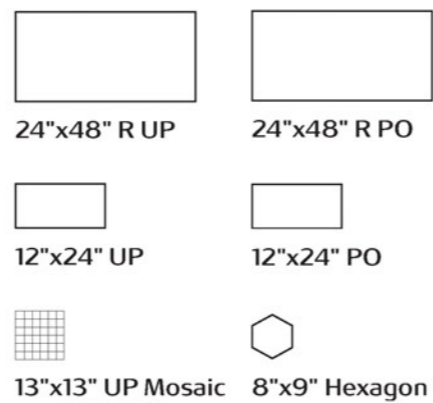

 24"x48" R 60x120 cm 12"x24" R 30x60 cm 8"x9" Hexagon 20x22 cm

Blanco

Arena

Graphite

Vison

Legend

Glazed & Polished Porcelain

Technical Specifications

*Water absorption is <3 for the 8"x9" Hexagon

*Group if 3 for the 8"9 Hexagon

*PEI is 4 for all sizes except Hexagon

*PEI is 2 for Legend Hexagon Graphite, 3 for Legend Hexagon Blanco, Arena and Vison

Packaging Info