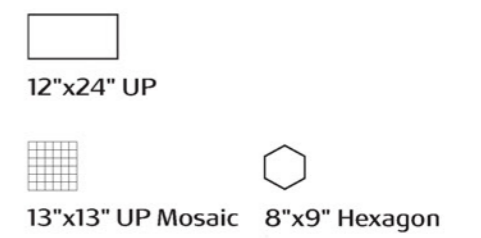

 24"x48" R 60x120 cm 12"x24" R 30x60 cm 8"x9" Hexagon 20x22 cm

Blanco

Arena

Graphite

Vison

Legend

Glazed & Polished Porcelain

Technical Specifications