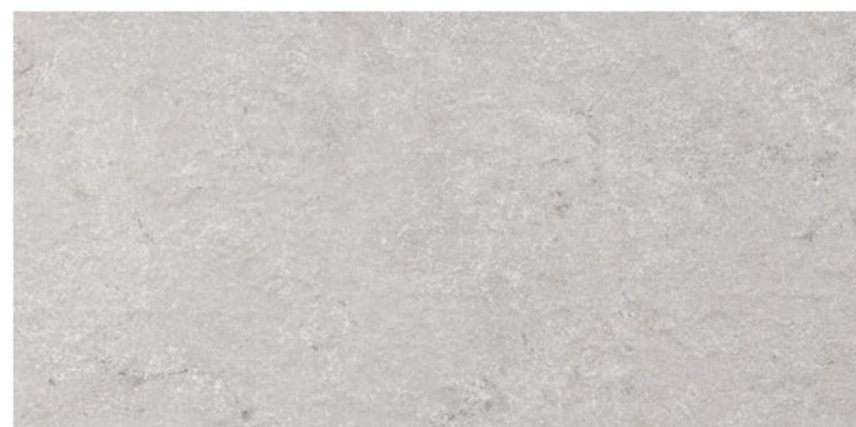

Lines, touch and color merge into June bringing calmness in its purest form. Its stone appearance fuses a careful printing and relief technique with neutral shades of gray or graphite and subtle flashes of light similar to those generated by the sun in natural stone. Once laid out, it faithfully maintains the appearance of a limestone that brings to mind white and pearly sea sands with a soft, diverse texture and rich in nuances.

June

Glazed Porcelain

24"x48" R 60x120 cm

12"x36" R 30x90 cm

Caliza

24"x48" R

Suite Caliza

12"x36" R