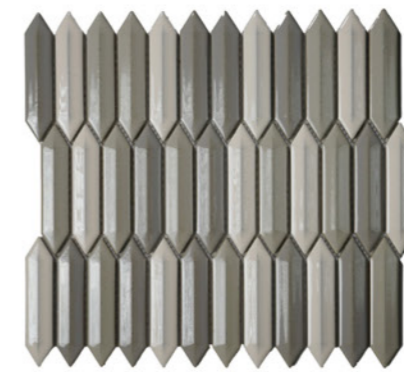

White Ice Bright Brick Beveled
12"x12" Mosaic

Tender Gray Bright Brick Beveled
12"x12" Mosaic

White Bright
2"x2" Dots 12"x12" Mosaic

White Matte
2"x2" Dots 12"x12" Mosaic

Gray Matte
2"x2" Dots 12"x12" Mosaic

Black Matte
2"x2" Dots 12"x12" Mosaic

Carrara Matte
2"x2" Dots 12"x12" Mosaic

CC Mosaics +

Glazed Porcelain

TILES BY TINA
www.tilesbytina.com

1/2" x 8" | 12"x12"
30x30 cm

White 3D 1"x4" Picket Bright
12"x12" Mosaic

White 3D 1"x4" Picket Matte
12"x12" Mosaic

Tender Gray 3D 1"x4" Picket Bright
12"x12" Mosaic

Taupe 3D 1"x4" Picket Bright
12"x12" Mosaic

Mixed Gray, Taupe & White 3D 1"x4" Picket Bright
12"x12" Mosaic

Antique White
1/2"x6" Stacked 12"x12" Mosaic