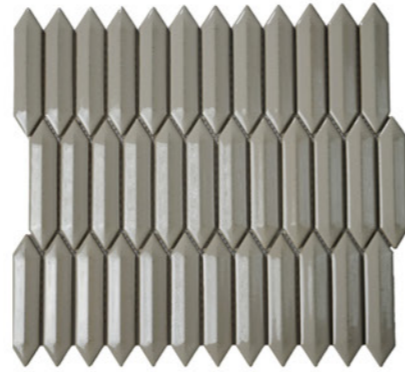

Black Matte
2"x2" Dots 12"x12" Mosaic

Carrara Matte
2"x2" Dots 12"x12" Mosaic

CC Mosaics +

Glazed Porcelain

TILES BY TINA
www.tilesbytina.com

1/2" x 8" | 12"x12"
30x30 cm

White 3D 1"x4" Picket Bright
12"x12" Mosaic

White 3D 1"x4" Picket Matte
12"x12" Mosaic

Tender Gray 3D 1"x4" Picket Bright
12"x12" Mosaic

Taupe 3D 1"x4" Picket Bright
12"x12" Mosaic

Mixed Gray, Taupe & White 3D 1"x4" Picket Bright
12"x12" Mosaic

Antique White
1/2"x6" Stacked 12"x12" Mosaic