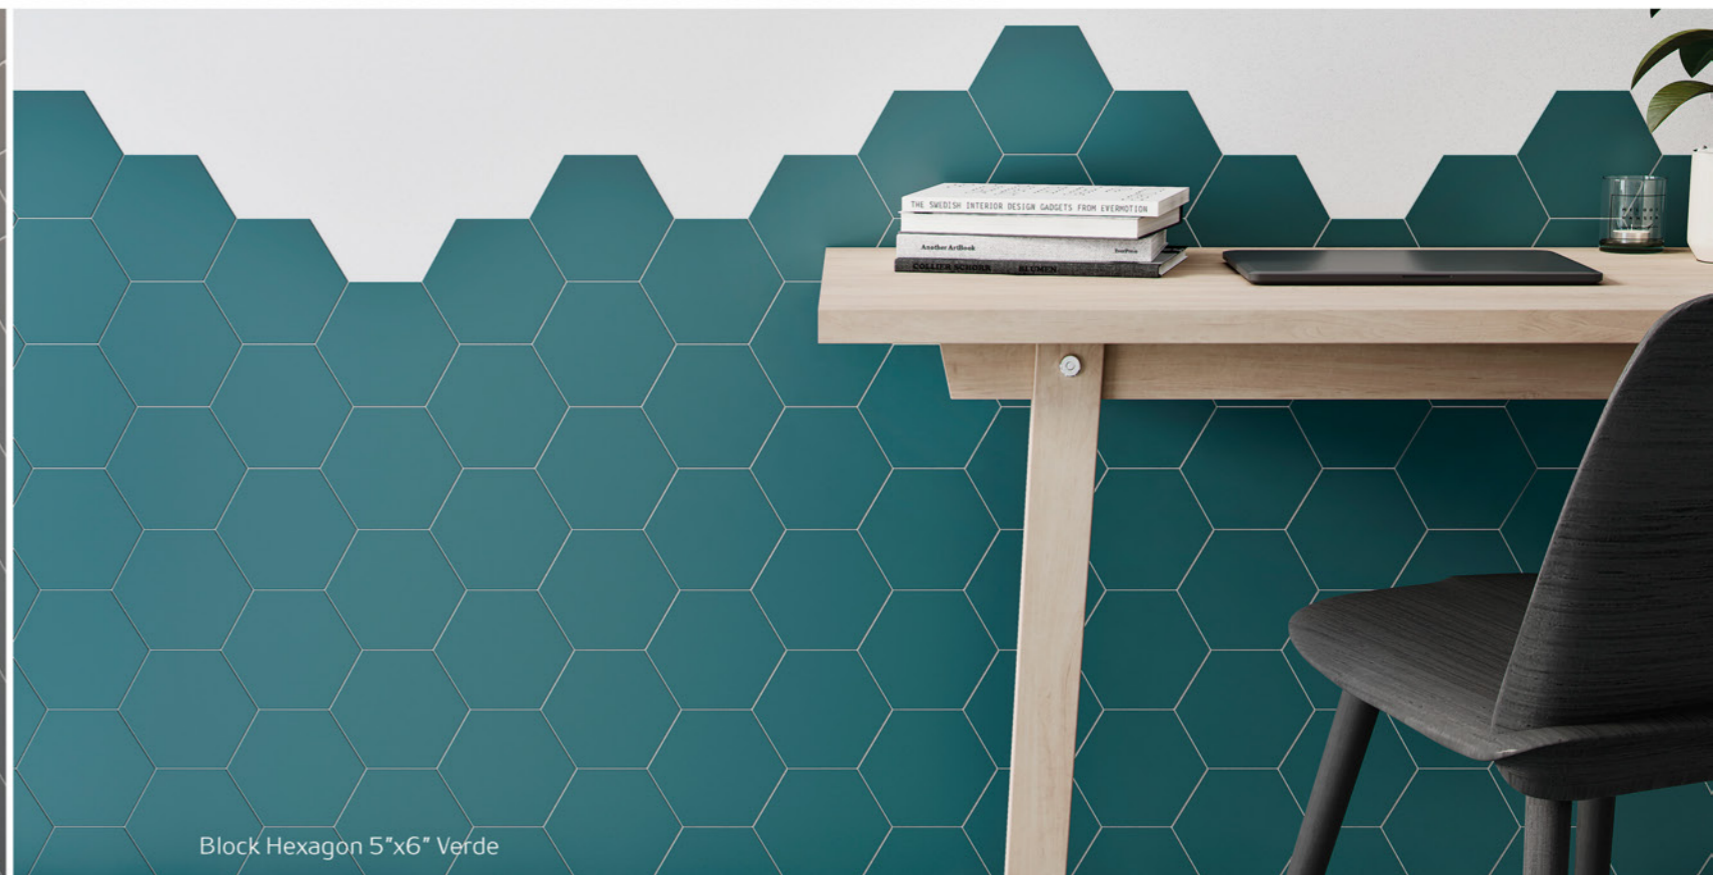

Roberto Series **Block**

TILES BY TINA

www.tilesbytina.com

732.539.4655

tserpico@tilesbytina.com

Roberto Series

Block

A collection with its own personality. Block presents contemporary and trendy colors with a variety of geometric shapes that will bring out the best in every space.

Block 2"x10" Arrow Gris Bright & Matte

Glazed Porcelain & Ceramic Wall

≡ 2"x10"

◇ 4"x24" - 5"x6"

TILES BY TINA
www.tilesbytina.com

Block 2"x10" Blanco Bright

TILES BY TINA
www.tilesbytina.com

Block 4"x24" Verde & Gris