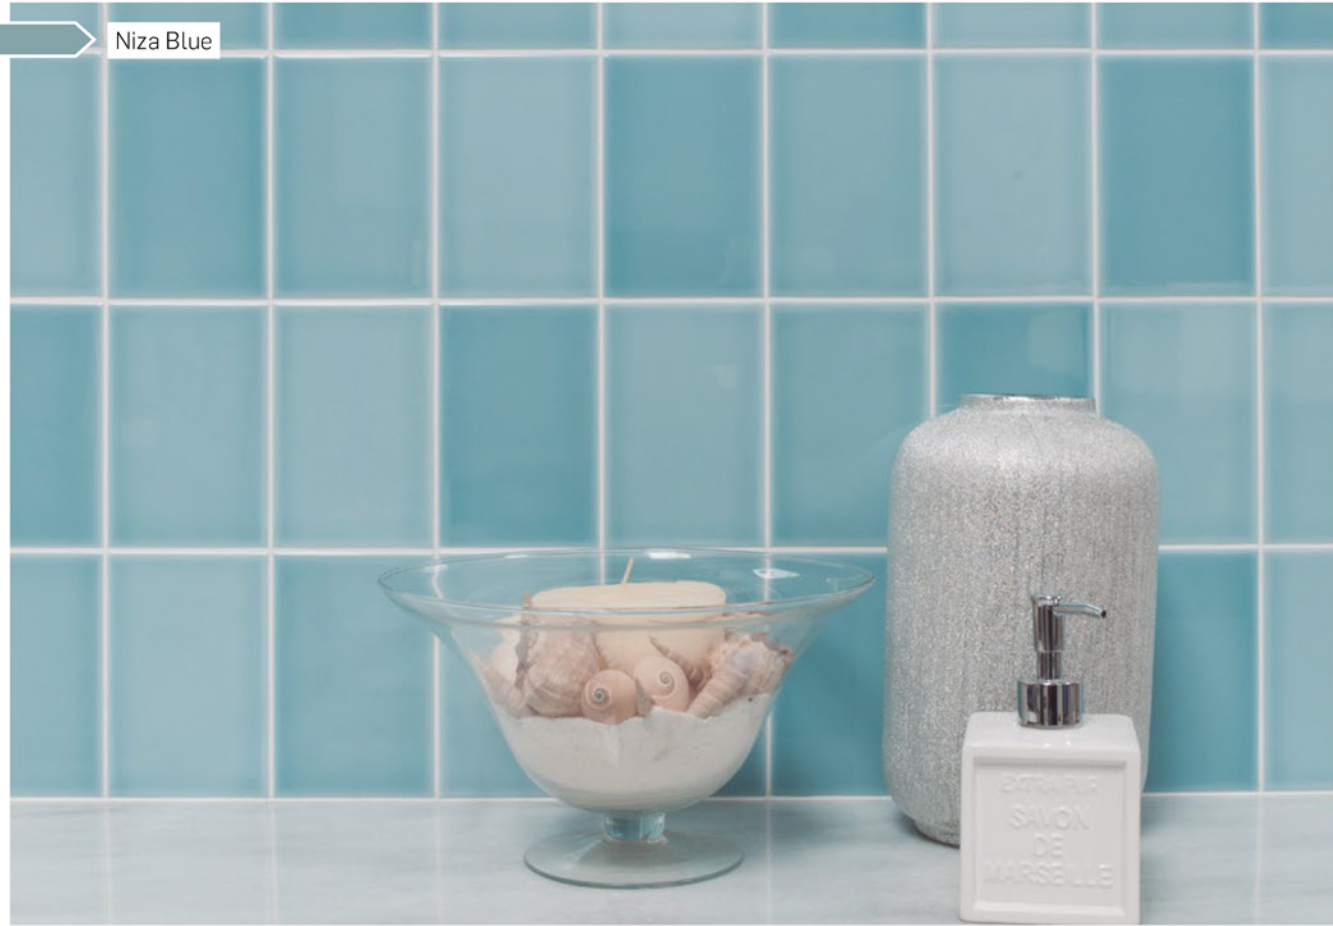

Altea Blue

Niza Blue