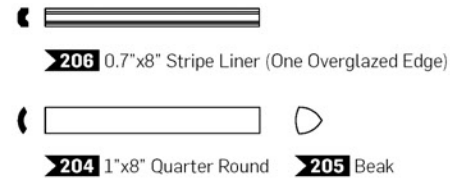

204 1"x8" Quarter Round   **205** Beak

DECORATIVE ACCESSORIES

206 0.7"x8" Stripe Liner (One Overglazed Edge)