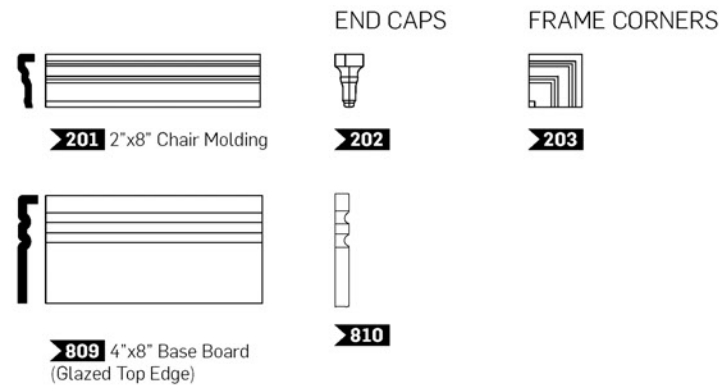

DECORATIVE ACCESSORIES

206 0.7"x8" Stripe Liner (One Overglazed Edge)

204 1"x8" Quarter Round **205** Beak

FINISHING TOUCHES

201 2"x8" Chair Molding

202

203

809 4"x8" Base Board (Glazed Top Edge)