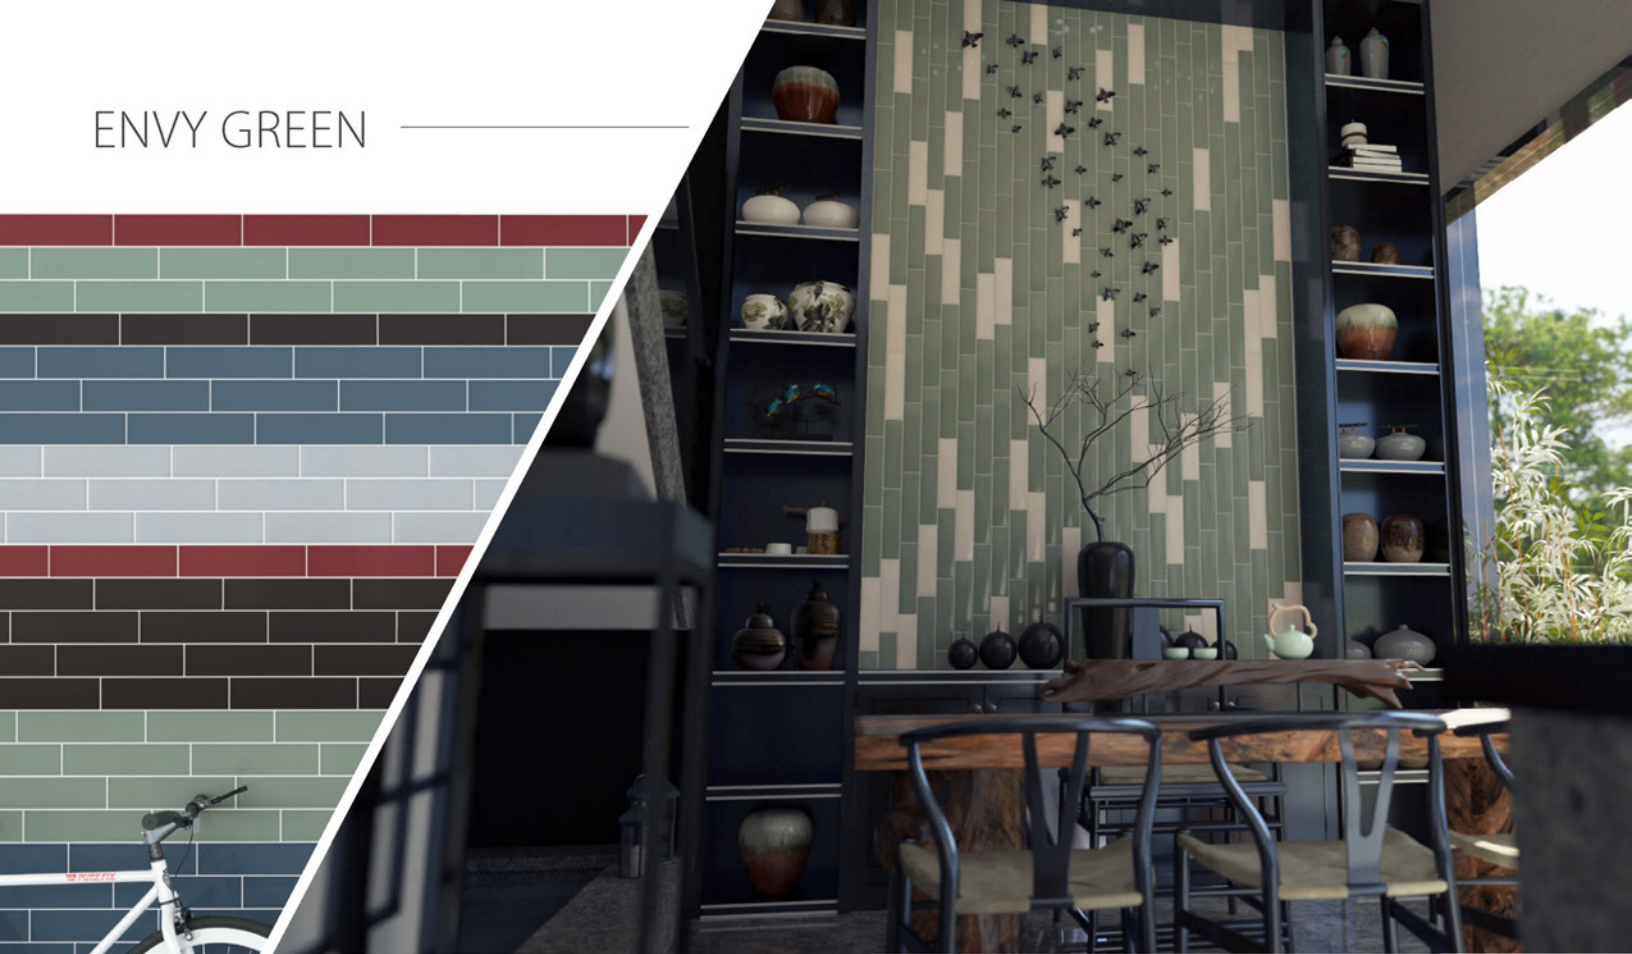

ENVY GREEN

TILES BY TINA
www.tilesbytina.com