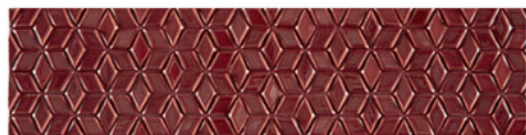

3x6
Mischievous Red Glossy

4x9TPZ
Mischievous Red Trapezoid Silk

4x9TPZ
Mischievous Red Trapezoid Glossy

3x12
Mischievous Red Silk

3x12
Mischievous Red Glossy

3x12
Mischievous Red Listello

TILES BY TINA
www.tilesbytina.com

STOIC BROWN

3x6
Stoic Brown Silk

3x6
Stoic Brown Glossy

4x9TPZ
Stoic Brown Trapezoid Silk

4x9TPZ
Stoic Brown Trapezoid Glossy

3x12
Stoic Brown Silk

3x12
Stoic Brown Glossy

3x12
Stoic Brown Listello