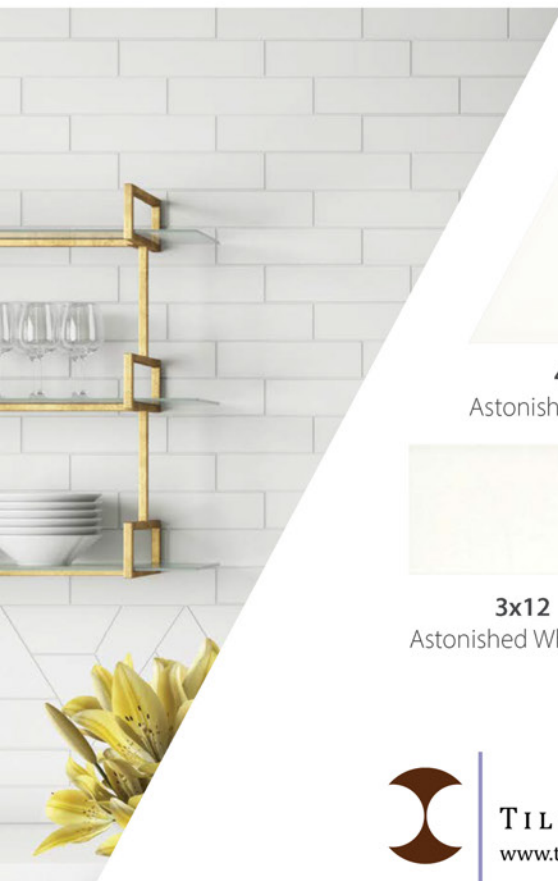

TILES BY TINA
www.tilesbytina.com