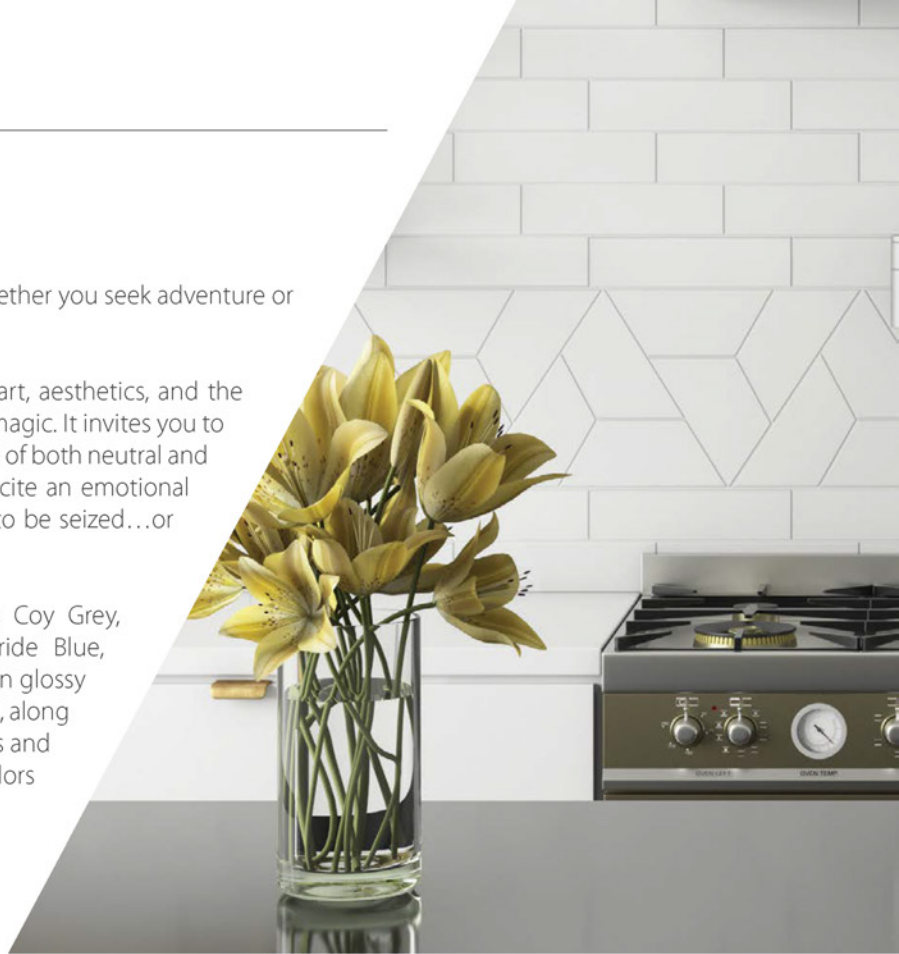

EMOTIVE

OUR SPACES SUBTLY ECHO WHO WE ARE.

Whether it is the spotlight or the background you crave, whether you seek adventure or long for a serene escape, express yourself with Emotive

This collection of glazed ceramic wall tile beautifully links art, aesthetics, and the built environment. It challenges you to be brave and make magic. It invites you to build a space to create...or decompress. Offering a full range of both neutral and dramatic colors, shapes, and textures, it prepares you to incite an emotional response from all who enter. Emotive allows the moment to be seized...or escaped completely.

Available in ten colors: Astonished White, Bashful Beige, Coy Grey, Triumphant Taupe, Gratitude Dark Grey, Envy Green, Pride Blue, Mischievous Red, Stoic Brown, and Bravado Black, all come in glossy or silk finishes. Pressed 3x6, 3x12, and a 4x9 trapezoid field tile, along with 3x6 and 3x12 bullnose options are available in all colors and finishes. Exquisite 3-dimensional, glossy listellos in all colors softly resonate to round out the line.

Emotive glazed ceramic wall tile is appropriate for most interior, residential and commercial, wall and backsplash applications and is GREENGUARD® certified.

ASTONISHED WHITE